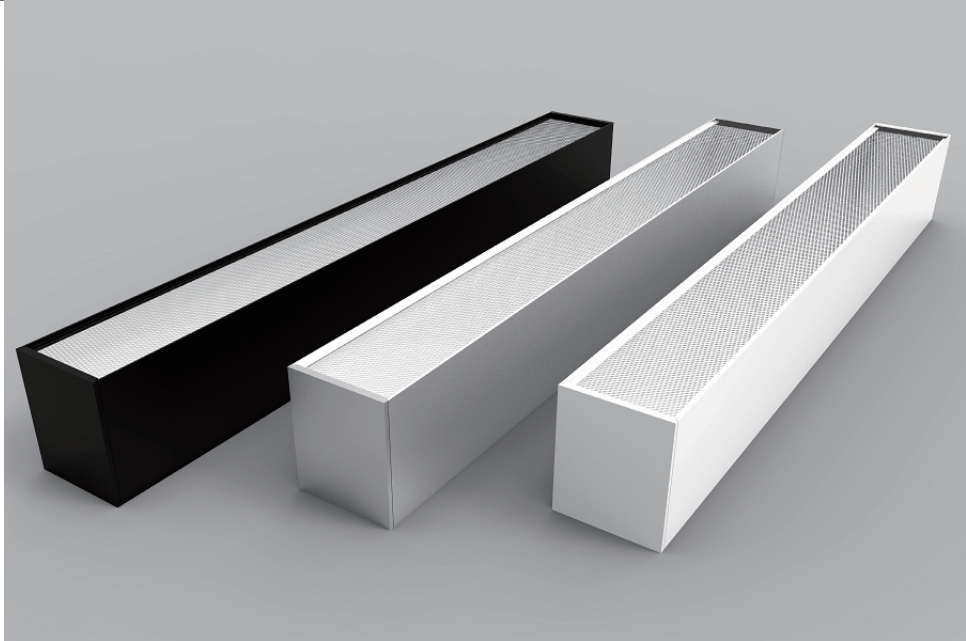

Features

- IP54/IK10
- DALI, Sensor, Emergency, Linkable optional
- Suspension & Rotation & Ceiling mounting
- Black, Silver and White Body optional
- CCT Turnable