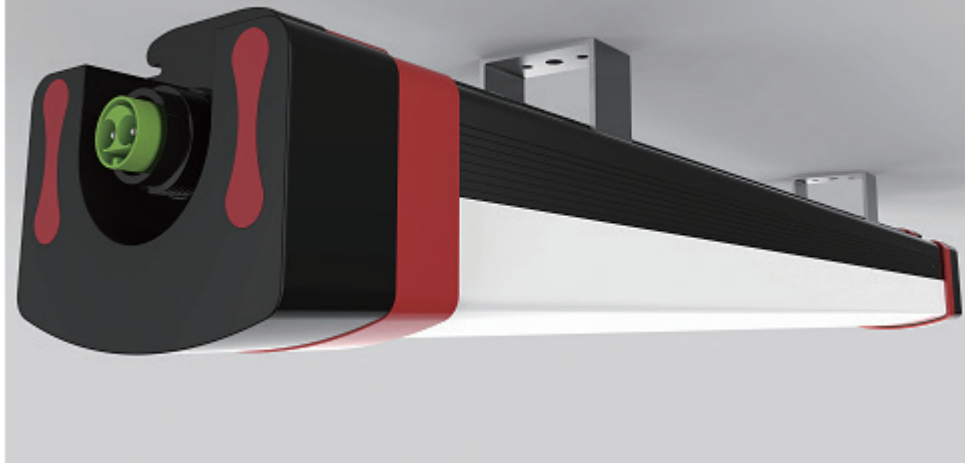

Model NO.	Size	Power	Lumens
L012400-80CO	2400mm	80W	12800
L011500-60CO	1500mm	60W	9600
L011500-50CO	1500mm	50W	8000
L011200-40CO	1200mm	40W	6400
L010900-30CO	900mm	30W	4800
L010600-20CO	600mm	20W	3200

AC input	220-240V/100-277V 50/60HZ
Light source	2835 SDCM<5(SDCM<3 optional)
CRI	80/90/95
CCT	2700K/3000K/4000K/5000K/6500K
Light efficiency	140Lm/w, 160Lm/w
Beam angle	120°
L70B10/L70B50	@ta 25°C: 72000H/81000H
Size	W84mm*H71mm