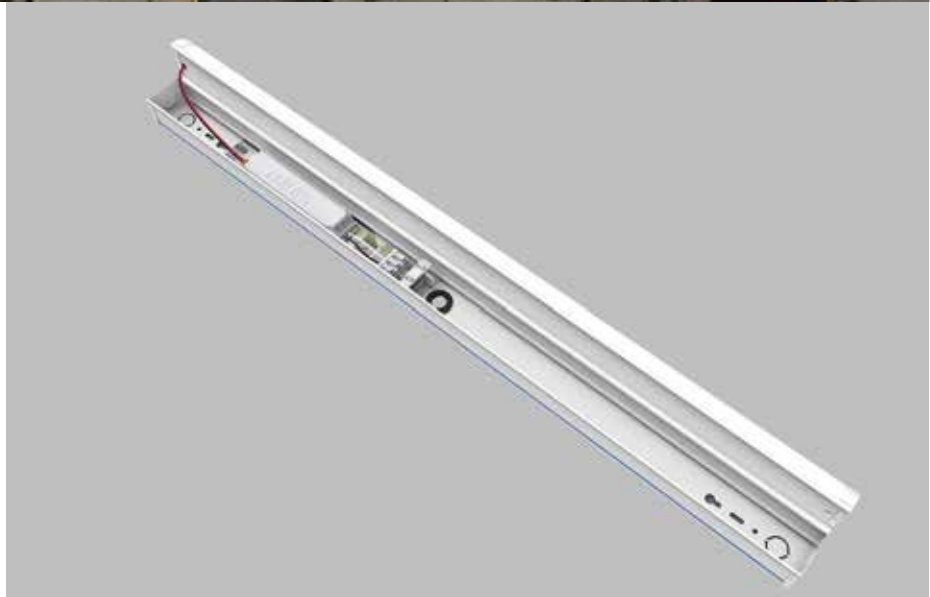

Features

- High light efficiency up to 160Lm/w
- IP20/IK08
- DALI, Sensor, Emergency, Linkable optional
- 5G2.5 cable available
- Suspension & Ceiling mounting
- CCT Turnable