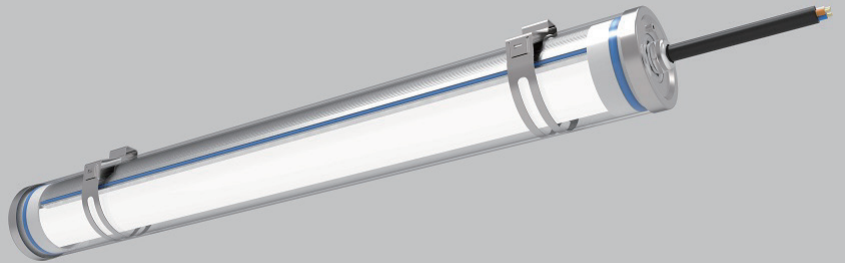

Model NO.	Size	Power	Lumens
L092400-80CO	2400mm	80W	12800
L091500-60CO	1500mm	60W	9600
L091500-50CO	1500mm	50W	8000
L091200-40CO	1200mm	40W	6400
L090900-30CO	900mm	30W	4800
L090600-20CO	600mm	20W	3600

AC input	220-240V/100-277V 50/60HZ
Light source	2835 SDCM<5(SDCM<3 optional)
CRI	80/90/95
CCT	2700K/3000K/4000K/5000K/6500K
Light efficiency	140Lm/w, 160Lm/w
Beam angle	120°
L70B10/L70B50	@ta 25°C: 72000H/81000H
Size	W70mm*H70mm