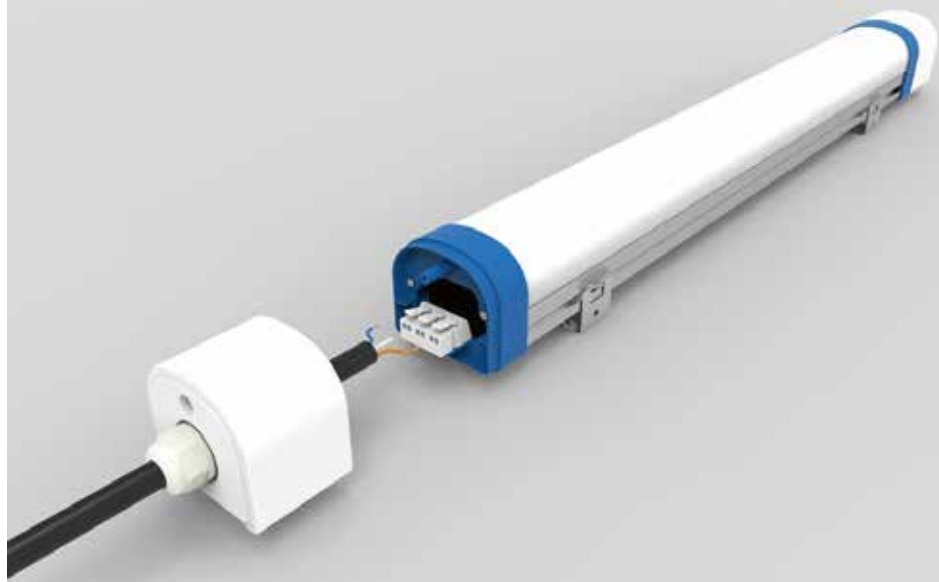

Features

- High light efficiency up to 160Lm/w
- IP65/IK10
- DALI, Sensor, Emergency, Linkable optional
- 5G1.5 cable available
- Suspension & Rotation & Ceiling mounting